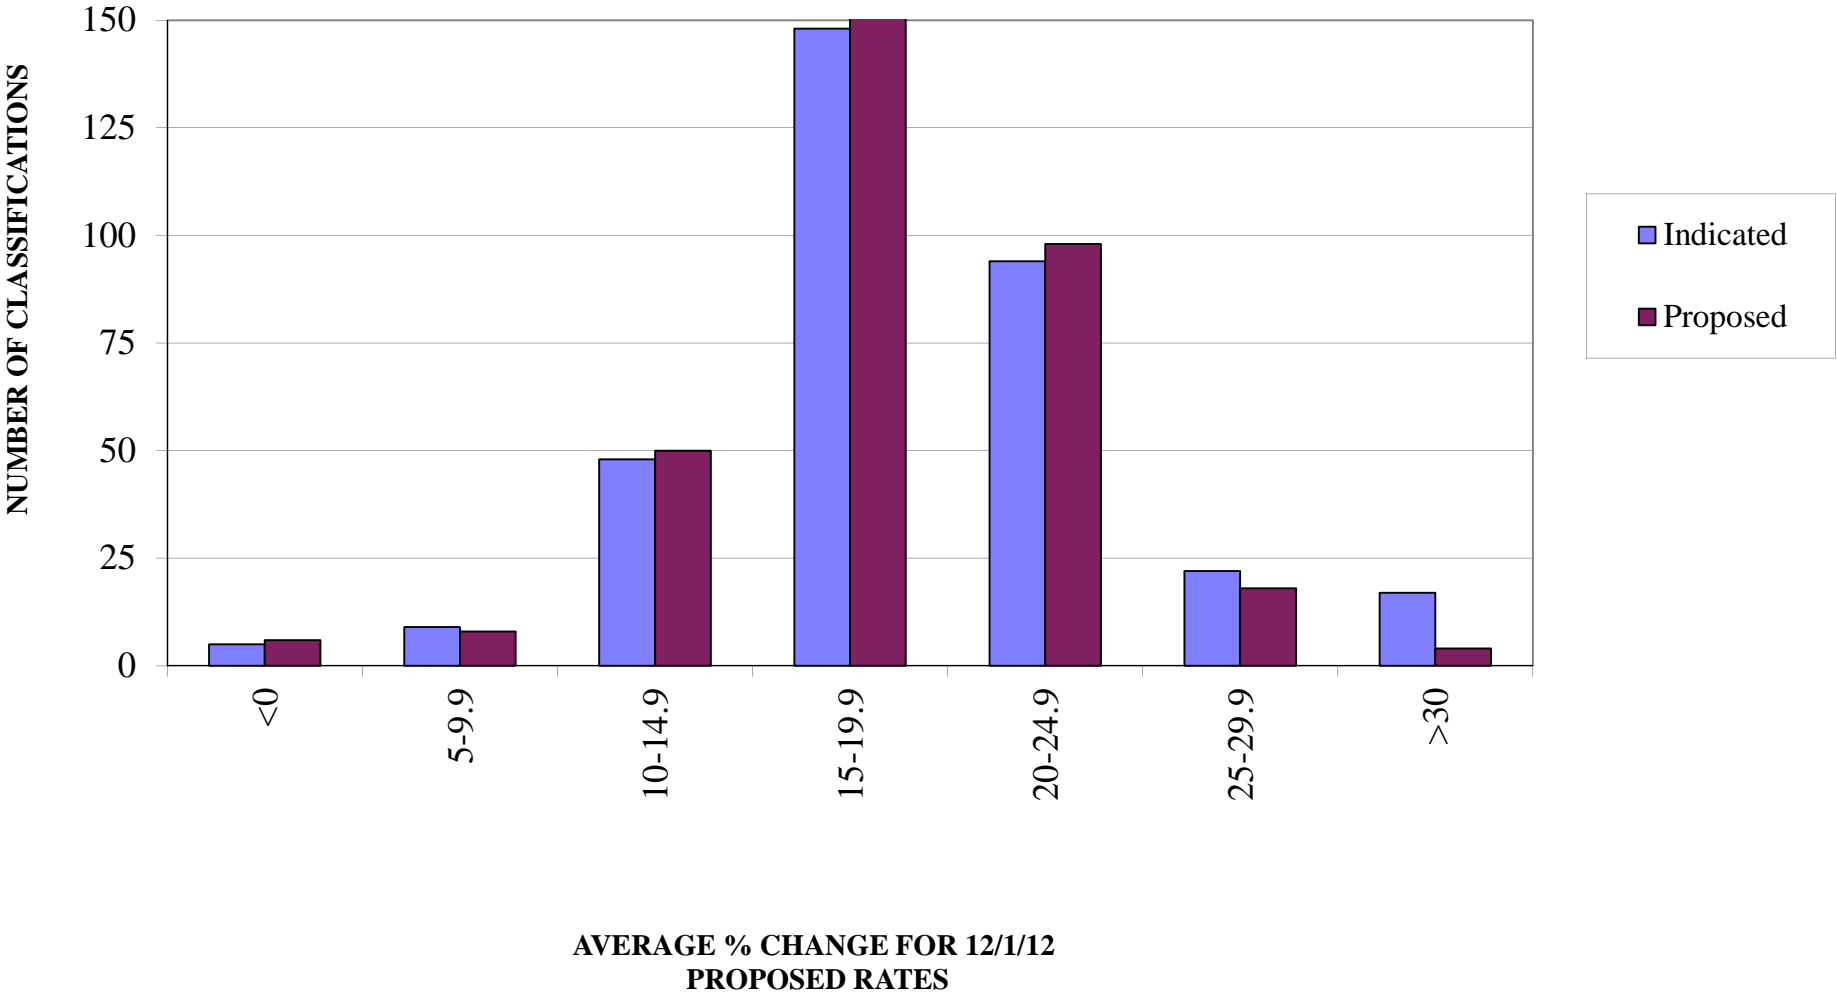

DELAWARE COMPENSATION RATING BUREAU, INC.

Distribution of Residual Market Rate Changes

DISTRIBUTION OF DELAWARE RESIDUAL MARKET RATE CHANGES

CLASSES CAPPED AT LOWER BOUND

CLASS	PRE-CAPPED % CHANGE	POST-CAPPED % CHANGE
871	-16.05	-7.01